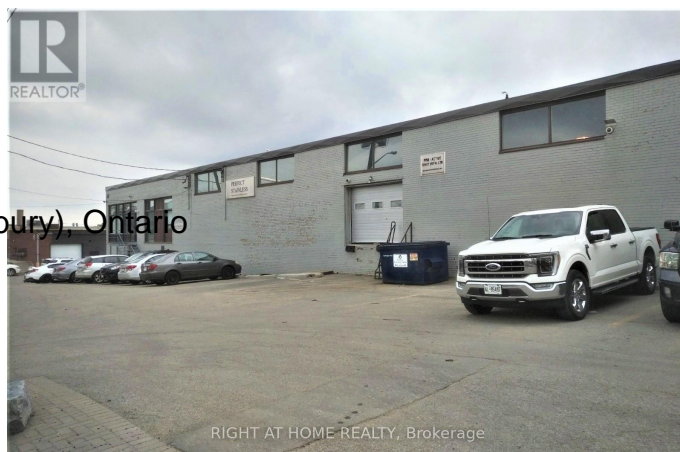

\$ - A - 20 Sheffield Street, Toronto (brookhaven-Amesbury)

MLS® #W9230966

\$

0 Bedroom, 0.00 Bathroom, 6,409 sqft
Industrial on 0 Acres

Brookhaven-Amesbury, Toronto (brookhaven-Amesbury), Ontario

Prime Location Close To Highways And
Transit. Flexible Office, Showroom, Shop, Or
Warehouse Space. 6,409 Sqft Main Floor. 20
% Office Space / 80 % Warehouse/Shop
Space With 16 Ft Ceilings. 1 Truck Level Roll
Up Door And 3 Washrooms. (id:6289)

Essential Information

Listing #	W9230966
Bathrooms	0.00
Square Footage	6,409
Acres	0.00
Type	Industrial
Sub-Type	Multi-Tenant Industrial

Community Information

Address	A - 20 Sheffield Street
Subdivision	Brookhaven-Amesbury
City	Toronto (brookhaven-Amesbury)
Province	Ontario
Postal Code	M6M3E6

Amenities

Amenities Highway, Public Transit

Interior

Heating Natural gas Forced air
Cooling Fully air conditioned

Exterior

Lot Description 103 x 300 FT

Listing Details

Listing Office RIGHT AT HOME REALTY