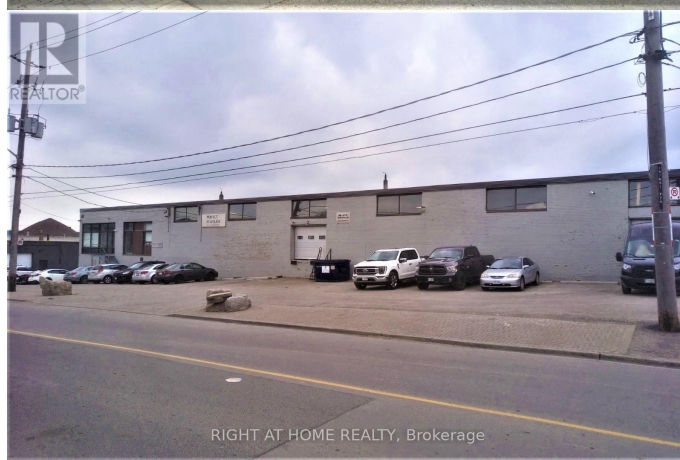

\$ - A - 20 Sheffield Street, Toronto (brookhaven-Amesbury)

MLS® #W9230966

\$

0 Bedroom, 0.00 Bathroom, 6,409 sqft
Industrial on 0 Acres

Brookhaven-Amesbury, Toronto (brookhaven-Amesbury), Ontario

Prime Location Close To Highways And
Transit. Flexible Office, Showroom, Shop, Or
Warehouse Space. 6,409 Sqft Main Floor. 20
% Office Space / 80 % Warehouse/Shop
Space With 16 Ft Ceilings. 1 Truck Level Roll
Up Door And 3 Washrooms. (id:6289)

Essential Information

Listing #	W9230966
Bathrooms	0.00
Square Footage	6,409
Acres	0.00
Type	Industrial
Sub-Type	Multi-Tenant Industrial

Community Information

Address	A - 20 Sheffield Street
Subdivision	Brookhaven-Amesbury
City	Toronto (brookhaven-Amesbury)
Province	Ontario
Postal Code	M6M3E6

Amenities

Amenities Highway, Public Transit

Interior

Heating Natural gas Forced air
Cooling Fully air conditioned

Exterior

Lot Description 103 x 300 FT

Listing Details

Listing Office RIGHT AT HOME REALTY