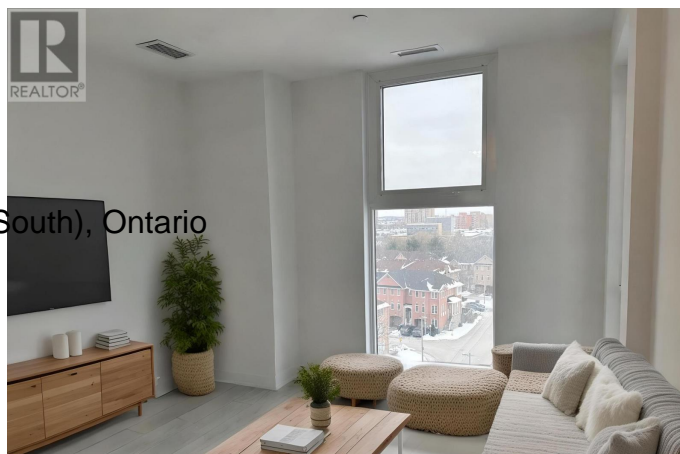

\$2,300 - 711 - 260 Malta Avenue, Brampton (fletcher's Creek

MLS® #W11972368

\$2,300

2 Bedroom, 2.00 Bathroom,
Single Family

Fletcher's Creek South, Brampton (fletcher's Creek South), Ontario

Welcome home to this beautiful, brand-new unit at Duo Condos! This modern condo offers 2 spacious bedrooms, 2 well-appointed bathrooms, and a bright, open living area filled with natural light. Step outside to your private balcony and enjoy the sunny west-facing exposure. Ideally located at the corner of Steeles Ave West and Hurontario St, this unit is just a short walk from Sheridan College. With easy access to Hwy 410, Hwy 401, and Hwy 407, plus the Gateway Bus Terminal and future LRT station, commuting has never been easier. For added convenience, this unit also includes a parking spot. Be the first to live in this stunning new space at Duo Condos! Whether you're looking to relax or entertain, this condo offers everything you need to feel right at home. Take advantage of the vibrant community and all that Brampton has to offer. **** Virtually Staged**** (id:6289)

Essential Information

Listing #	W11972368
Price	\$2,300
Bedrooms	2
Bathrooms	2.00
Type	Single Family
Sub-Type	Apartment

Community Information

Address 711 - 260 Malta Avenue

Subdivision	Fletcher's Creek South
City	Brampton (fletcher's Creek South)
Province	Ontario
Postal Code	L6Y0B5