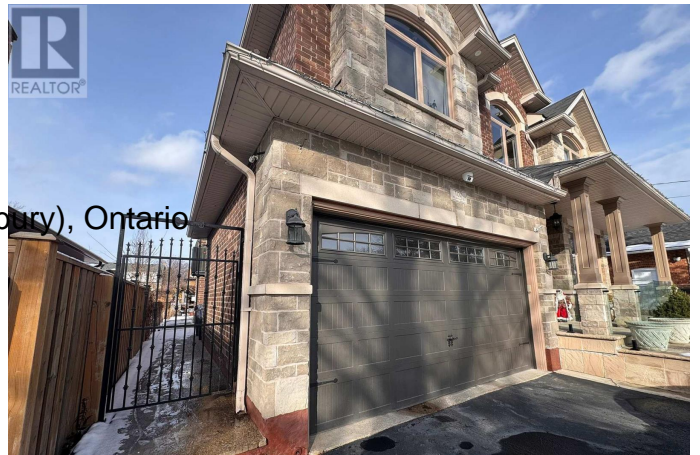

# \$1,800 - 100 Flamborough Drive, Toronto (brookhaven-Ame

MLS® #W11906957

**\$1,800**

1 Bedroom, 1.00 Bathroom,  
Single Family on 0 Acres

Brookhaven-Amesbury, Toronto (brookhaven-Amesbury), Ontario

This never-lived-in 1-bedroom basement unit in the sought-after Brookhaven-Amesbury neighbourhood offers modern living with style and convenience. Featuring an open-concept layout, sleek kitchen with stainless steel fridge, and a spacious bedroom with ample storage, this unit is perfect for contemporary living. Enjoy the quiet, family-friendly surroundings with easy access to parks, schools, local shops, and cafes. TTC is just a 2-minute walk away, and the future LRT is within a short distance, and you're only minutes from Allen Road, Hwy 401, Hwy 400, and Yorkdale Shopping Centre. Experience the best of both worlds privacy and tranquility, combined with easy access to vibrant community amenities. Schedule your viewing today! **\*\*EXTRAS\*\*** All Electrical Light Fixtures, Stainless Steel Fridge, White Stove, Movable Kitchen Island, Shared Stackable Washer & Dryer. Central Air Conditioning (id:6289)

## **Community Information**

Address	100 Flamborough Drive
Subdivision	Brookhaven-Amesbury
City	Toronto (brookhaven-Amesbury)
Province	Ontario
Postal Code	M6M2R7