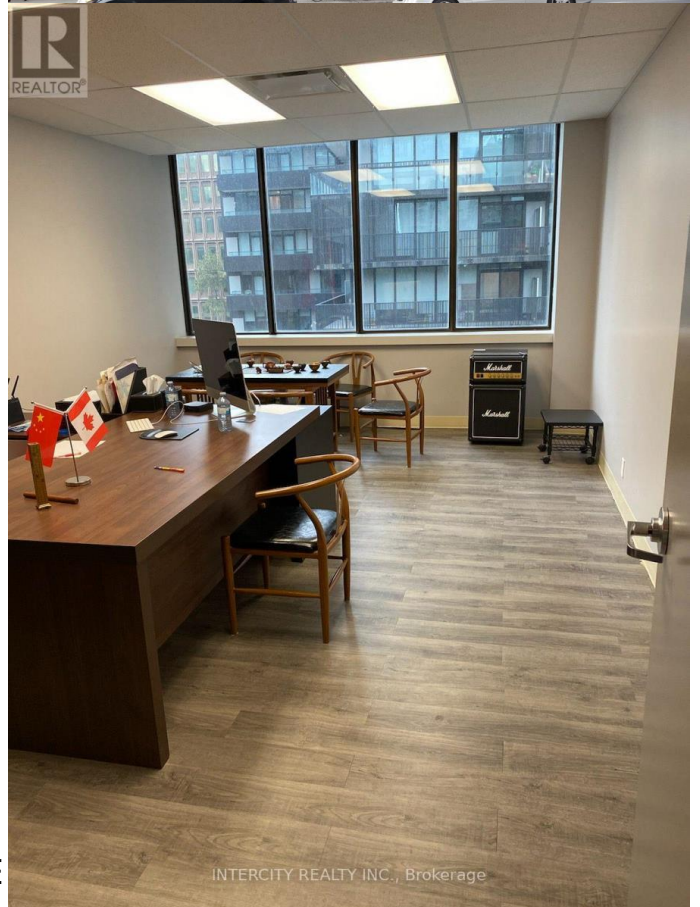

$1,395 - 500a - 20 Eglinton Avenue E, Toronto (mount Pleas

MLS® #C7406476

$1,395

0 Bedroom, 0.00 Bathroom, 500 sqft

Retail

Mount Pleasant East, Toronto (mount Pleasant East), Ontario

Fantastic Opportunity To Lease A Spectacular Space, Newly Renovated-Completely Finished Space* In A Professional Building*Right In The Heart Of Yonge & Eglinton* Turn Key Unit* Bright And Spacious Interior* 1 large room * Sink in unit available ** Elevator* Steps From The T.T.C. Subway Stop Surrounded By Restaurants And Retail* Perfect For A School, Service, Or Office Space. **EXTRAS** *** All Utilities included (Power, Heat, Water) ** On site Parking ** Fully Gross Lease (id:6289)

Essential Information

Listing #	C7406476
Price	$1,395
Bathrooms	0.00
Square Footage	500
Type	Retail

Community Information

Address	500a - 20 Eglinton Avenue E
Subdivision	Mount Pleasant East
City	Toronto (mount Pleasant East)
Province	Ontario
Postal Code	M4P1A6

Amenities

Features	Elevator

Interior