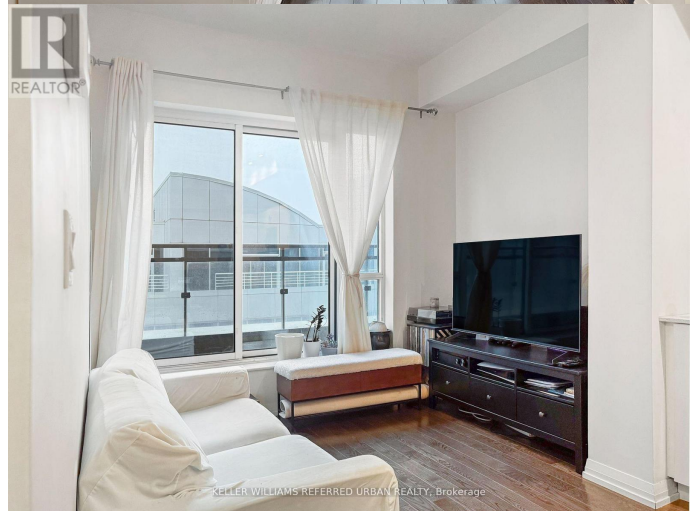

$2,300 - 931 - 460 Adelaide Street E, Toronto (moss Park)

MLS® #C11990033

$2,300

1 Bedroom, 1.00 Bathroom,
Single Family

Moss Park, Toronto (moss Park), Ontario

Must see luxury 1 bedroom + 1 den + 1 locker CORNER condo unit! Extra large - 10 ft ceilings with floor-to-ceiling windows on TWO walls! Wrap around balcony with fantastic city views! European style kitchen quartz countertops, stainless steel built-in appliances and backsplash! Large open concept living & dining room with walk-out to wrap around large balcony! TTC at doorstep, steps to shopping, cafes, restaurants, DVP, Gardiner & much more! Luxury 5 star building & amenities! 24H concierge, guest suites, gym, party & meeting room, rooftop deck, visitor parking, locker available for additional $50 per month. Don't miss this rarely offered gorgeous corner unit! Book your showing today! (id:6289)

Essential Information

Listing #	C11990033
Price	$2,300
Bedrooms	1
Bathrooms	1.00
Type	Single Family
Sub-Type	Apartment

Community Information

Address	931 - 460 Adelaide Street E
Subdivision	Moss Park
City	Toronto (moss Park)
Province	Ontario