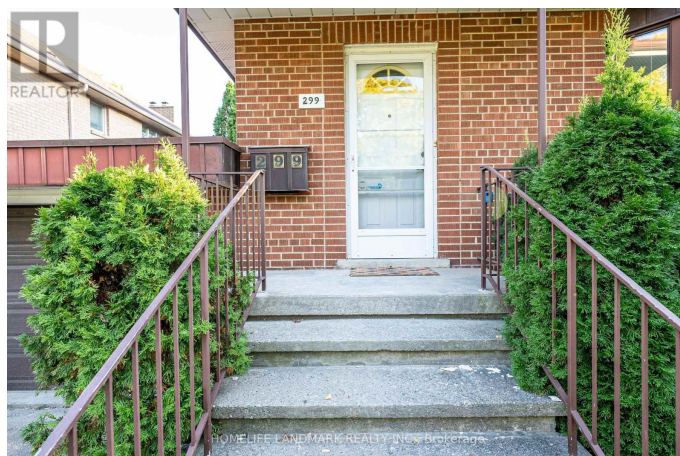

\$2,200 - # Bsmt - 299 Holmes Avenue, Toronto (willowdale E

MLS® #C11895743

\$2,200

2 Bedroom, 1.00 Bathroom,
Single Family on 0 Acres

Willowdale East, Toronto (willowdale East), Ontario

Newly renovated 2 Bedroom Basement Unit In Prime Willowdale, New Flooring and New Paint, With SEPERATE ENTRANCE, private kitchens and private laundry facilities. Ideally located just minutes from highways 401 and 404, parks, shopping, and restaurants, with easy access to everything North York has to offer. Situated in an excellent school district, including Finch Public School, Cummer Valley Middle School, and the highly sought-after Earl Haig Secondary School. ****EXTRAS**** S/S Fridge, Stove, Dishwasher, Private Washer & Dryer, 1 Drive Parking included, additional parking to be coordinated with main level tenant (id:6289)

Exterior

| | |
|-----------------|------------------|
| Exterior | Brick |
| Lot Description | 45.16 x 142.7 FT |
| Foundation | Concrete |

Listing Details

| | |
|----------------|-------------------------------|
| Listing Office | HOMELIFE LANDMARK REALTY INC. |
|----------------|-------------------------------|