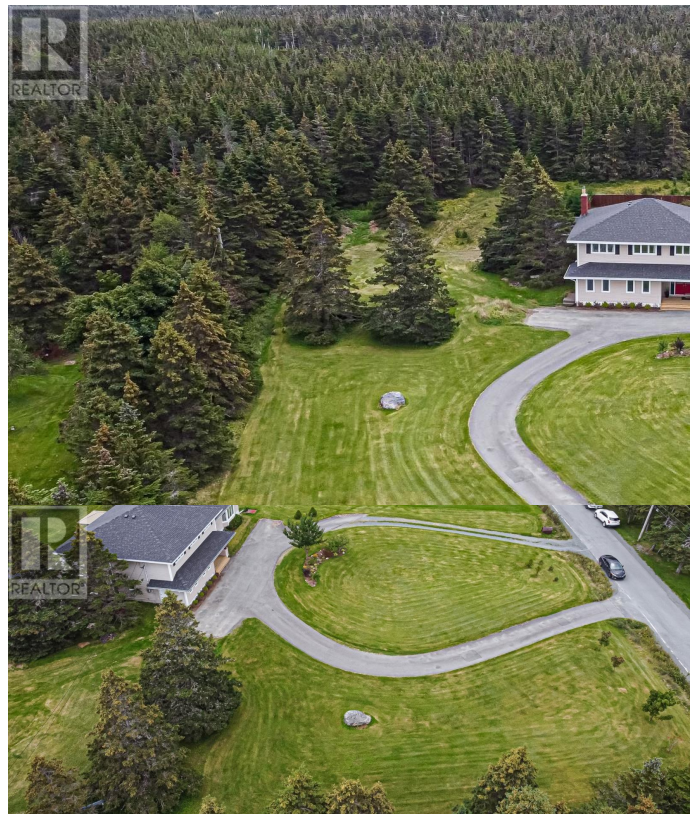

## \$120,000

0 Bedroom, 0.00 Bathroom,  
Vacant Land on 1 Acres

N/A, Portugal Cove - St. Philips, Newfoundland & Labrador

Welcome to the picturesque Portugal Cove-St. Philips! This ½ acre, treed lot is located on a family friendly street, perfect to build your dream home. Enjoy the tranquillity of country living with numerous hiking trails right at your doorstep and a beautifully treed lot surrounding you. Excellent schools from k-9 and a new high school set to open in two years with bus service right at your doorstep. Located only 10 mins from St. John's and only minutes from the airport! (id:6289)

## Exterior

Exterior Features Landscaped