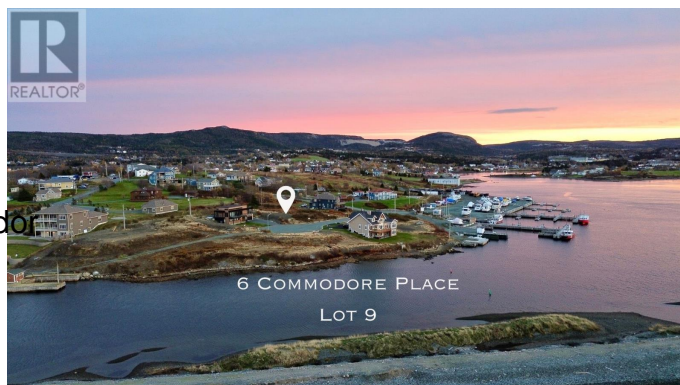

\$144,000 - 6 Commodore Place, Conception Bay South

MLS® #1281750

\$144,000

0 Bedroom, 0.00 Bathroom,
Vacant Land on 0 Acres

N/A, Conception Bay South, Newfoundland & Labrador

Welcome to The Channel At Long Pond. Commodore place, a private cul-de-sac, on the shore of Conception Bay South. 6 Commodore (Lot 9) is a 0.28 acre serviced building lot. Enjoy the ocean views and spectacular sunsets on Conception Bay. Adjacent to the Royal Newfoundland Yacht Club, this is the perfect place for marine enthusiasts to build a dream home. Any applicable HST is the responsibility of the purchaser. Restrictive covenants apply. (id:6289)

Essential Information

Listing #	1281750
Price	\$144,000
Bathrooms	0.00
Acres	0.28
Type	Vacant Land

Community Information

Address	6 Commodore Place
Subdivision	N/A
City	Conception Bay South
Province	Newfoundland & Labrador
Postal Code	A1W0A9