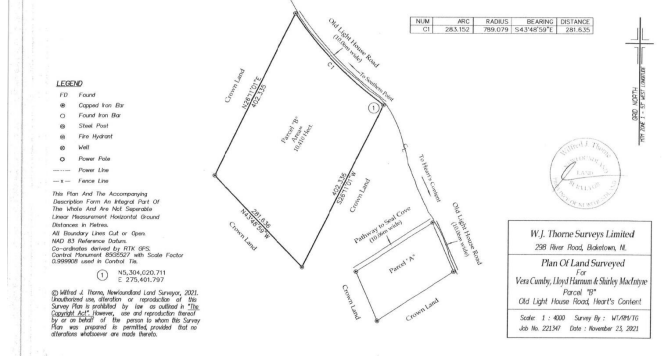

$139,500 - 0 Old Light House Road, Hearts Content

MLS® #1273024

$139,500

0 Bedroom, 0.00 Bathroom,
Vacant Land on 32 Acres

N/A, Hearts Content, Newfoundland & Labrador

An Estate sized assembly of land comprised of 32 acres (and --33-0- perches). Treed Land that was once farmed that can afford privacy for the most discriminating individual (s). There is also a small beach that could accommodate a small wharf (with government approval) Being the deepest water port in NL, this surely is a bonus Historic Heart's Content -site of the first Trans Atlantic Cable. Pitcher's Ponds Golf Course is located in nearby Whiteway--a challenging 9-hole. (id:6289)

Essential Information

Listing #	1273024
Price	$139,500
Bathrooms	0.00
Acres	32.00
Type	Vacant Land

Community Information

Address	0 Old Light House Road
Subdivision	N/A
City	Hearts Content
Province	Newfoundland & Labrador
Postal Code	A0B1Z0

Amenities

View Ocean view, View

Listing Details